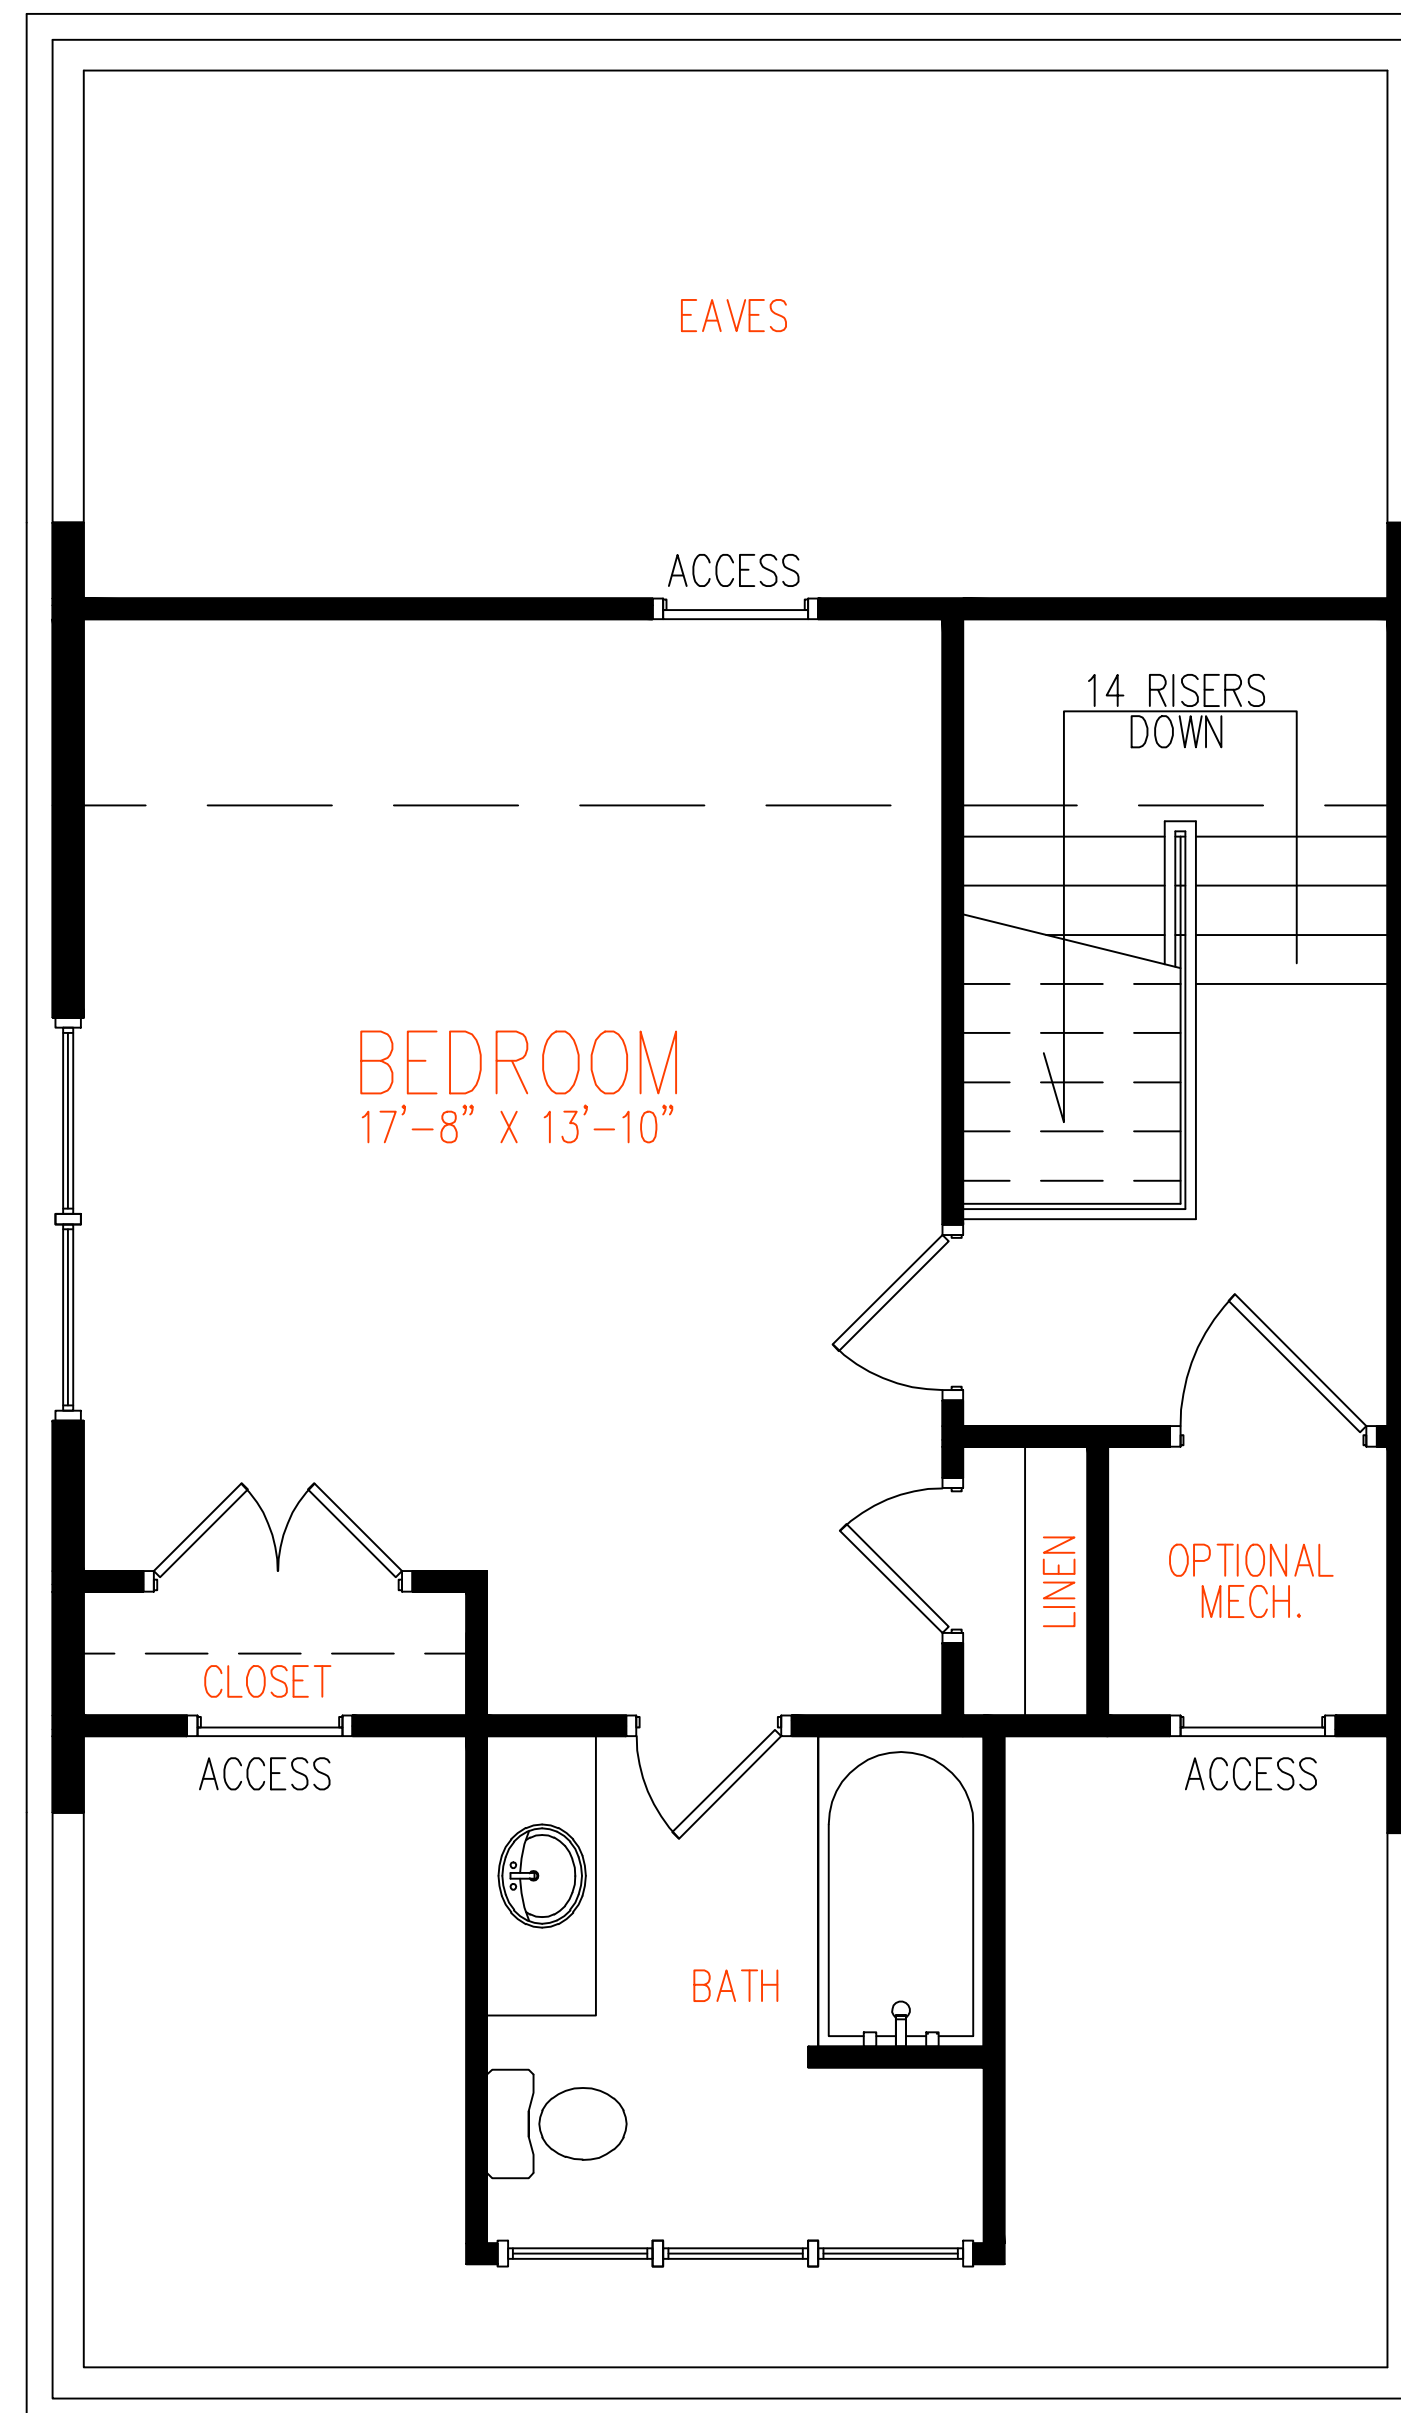

## Key

 Unit Type D - 3-story, 4-bedroom, 3-1/2 bath, 2130 square feet

# Key

Unit Type D - 3-story, 4-bedroom, 3-1/2 bath, 2130 square feet