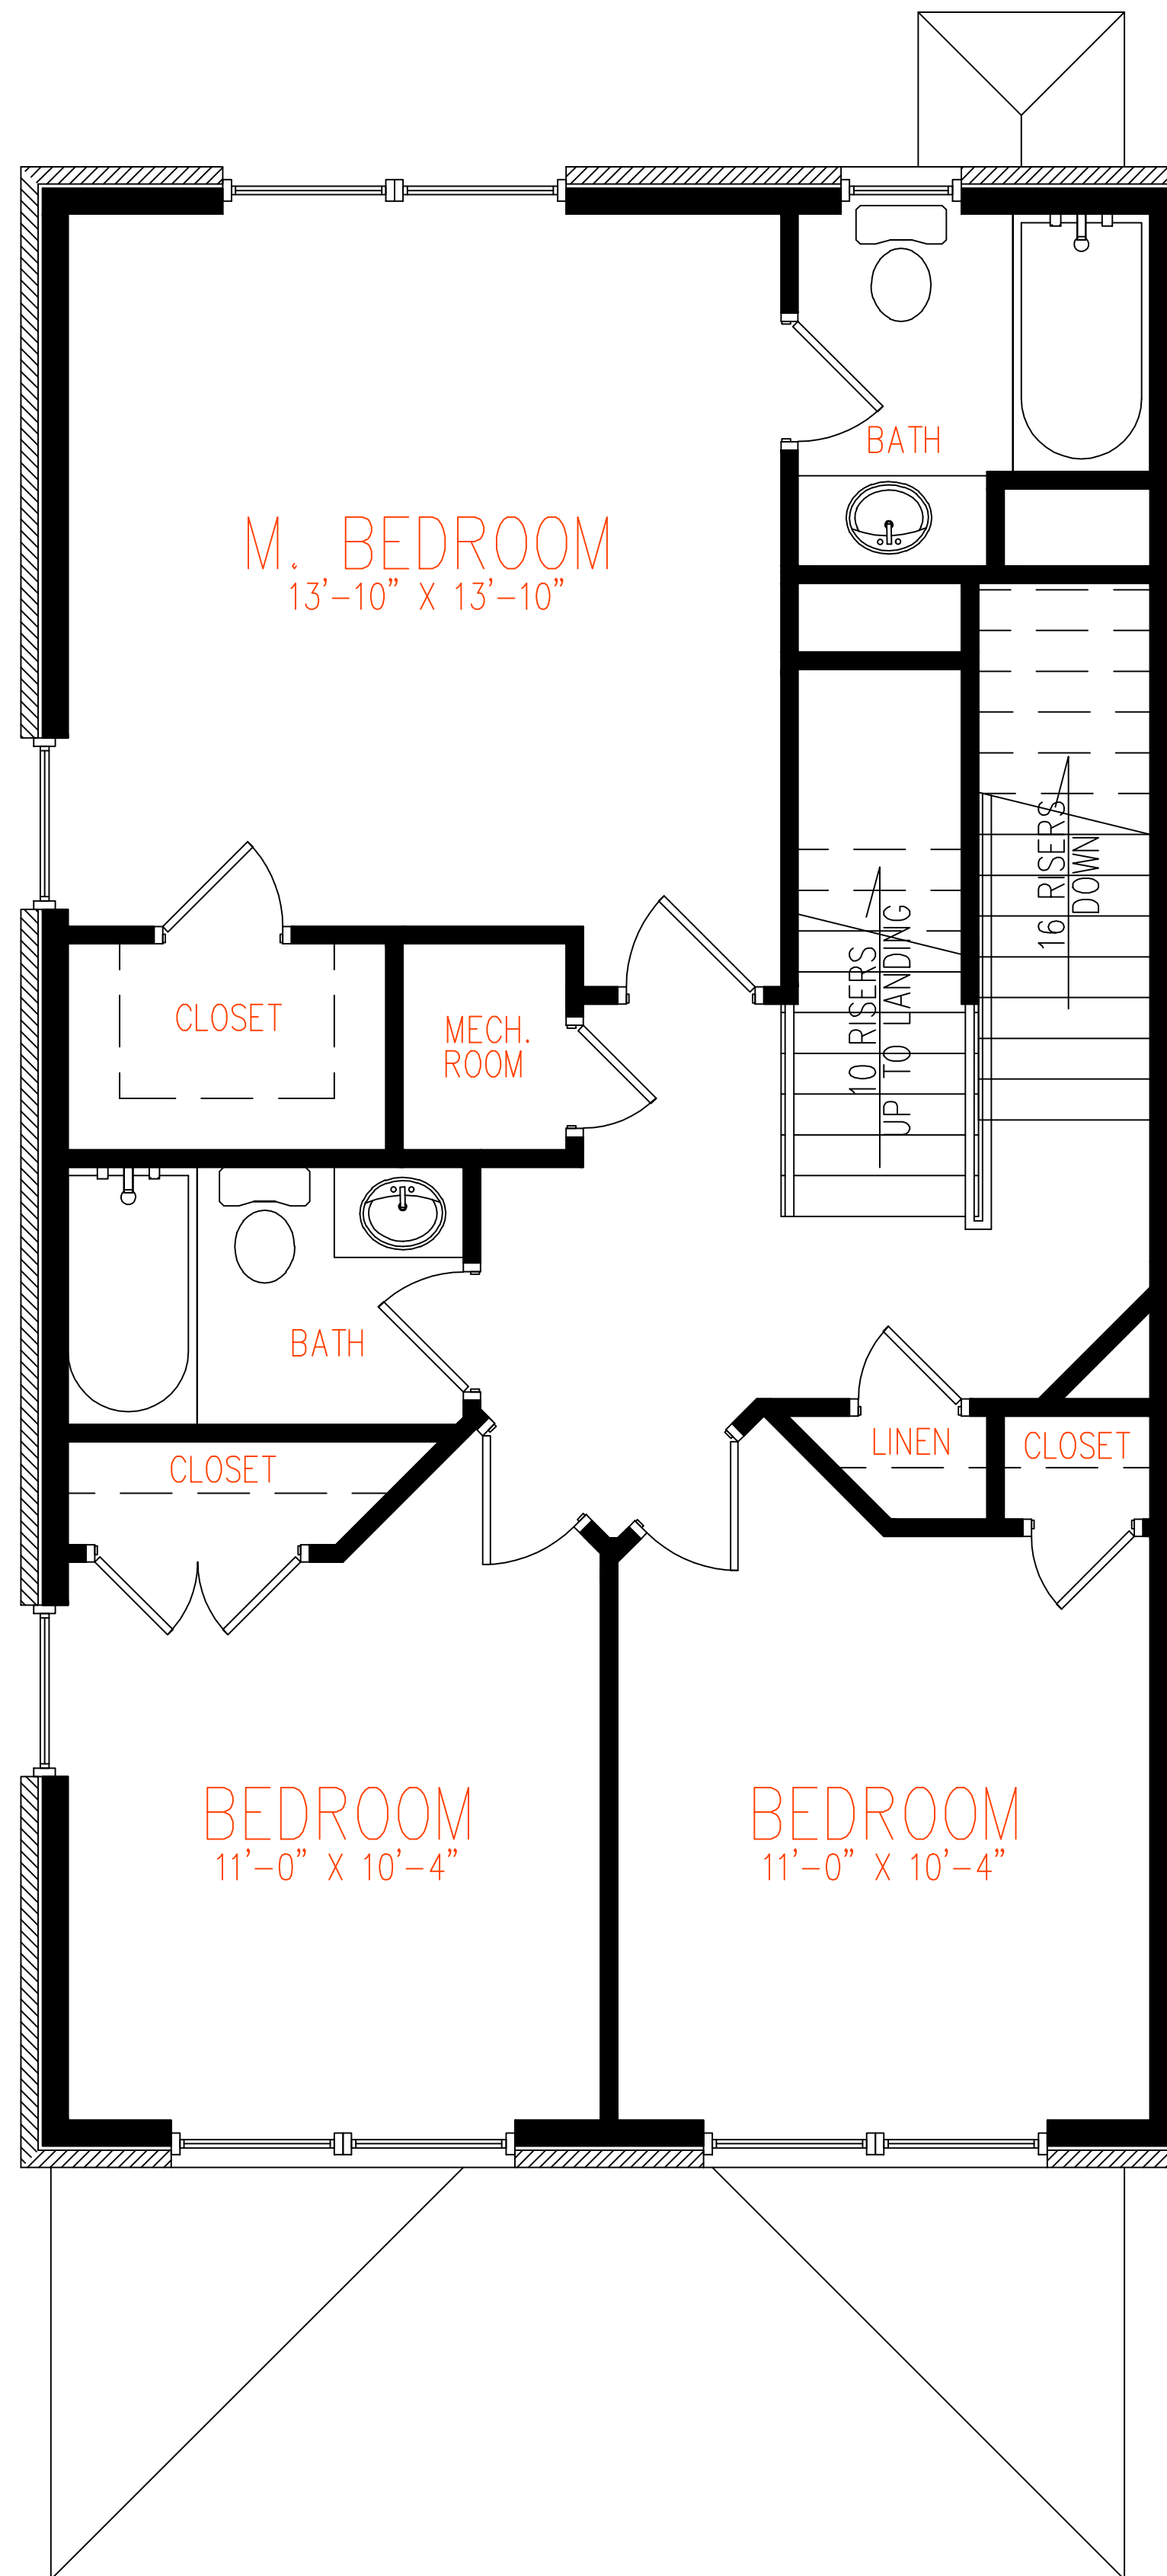

## Key

 Unit Type D - 3-story, 4-bedroom, 3-1/2 bath, 2130 square feet

# Key

Unit Type D - 3-story, 4-bedroom, 3-1/2 bath, 2130 square feet